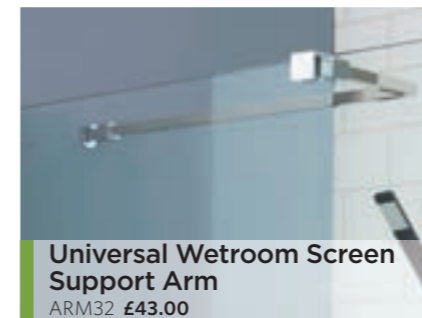

Wetroom Screens

- Stainless steel fixing bracket with rotating joint
- 8mm toughened safety glass
- Shower tray sold separately

Screen Size	Adjustment	Height	Code	Price
215mm*	-	1950mm	WRSB250	£246.00
700mm	675 - 700mm	1950mm	WRSB700	£304.00
760mm	735 - 760mm	1950mm	WRSB760	£331.00
800mm	775 - 800mm	1950mm	WRSB800	£359.00
900mm	875 - 900mm	1950mm	WRSB900	£380.00
1000mm	975 - 1000mm	1950mm	WRSB1000	£397.00
1200mm	1175 - 1200mm	1950mm	WRSB1200	£489.00
1400mm	1375 - 1400mm	1950mm	WRSB1400	£555.00

* Please note WRSB250 is a return piece suitable only for use with another screen

Walk in Shower Trays