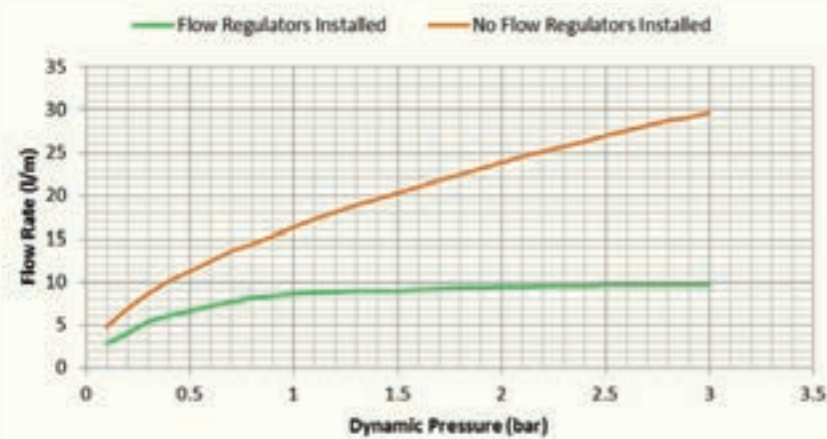

Thermostatic Taps

Sentry Thermostatic Mono Basin Mixer
HP1 (CD351) **£218.00**

Sentry Thermostatic Tap

Reef Thermostatic Bath Shower Mixer
(shower kit not included)
HP1 CD324 **£133.00**

Sentry Thermostatic Mono Basin Mixer
HP1 CD351 **£218.00**