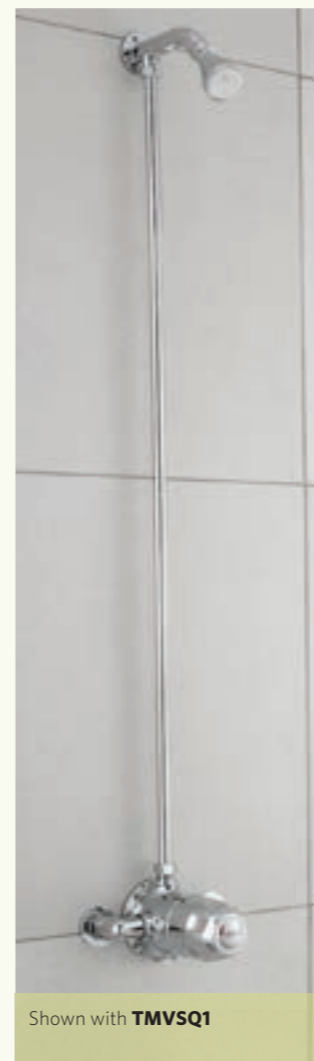

Concealed Non-Concussive Shower Valve
LP2 A3787 **£41.00**

Exposed Non-Concussive Shower Valve
LP2 A3788 **£41.00**

Shown with **A3906**

Concealed Fixed Head
CK100 £93.00

Suitable for use with Thermostatic Bar Bath Shower Mixer & Thermostatic Bar Valves (sold separately)

CK100 comprises of

- Concealed Fixed Shower Arm CK002 **£21.50**
- Commercial Shower Head CK008 **£28.00**
- Back to Wall Elbow CK003 **£27.00**
- Concealed Elbow Union CK005 **£16.50**

Shown with **CD324**

Exposed Rigid Riser Kit w/Fixed Head
CK200 £122.00

Suitable for use with Thermostatic Bar Bath Shower Mixer* & Thermostatic Bar Valves (sold separately)

CK200 comprises of

- Exposed Fixed Shower Arm CK001 **£19.50**
- Commercial Shower Head CK008 **£28.00**
- 1m Chrome Riser (15mm dia) CK007 **£32.00**
- Exposed Elbow Union CK004 **£15.50**
- Back to Wall Elbow CK003 **£27.00**

Shown with **TMVSQ1**

Exposed Rigid Riser Kit w/Fixed Head
CK300 £81.50

Suitable for use with Exposed Thermostatic Shower Valves (sold separately)

CK300 comprises of

- Exposed Fixed Shower Arm CK001 **£19.50**
- Commercial Shower Head CK008 **£28.00**
- 1m Chrome Riser (15mm dia) CK007 **£32.00**
- 15mm Nut + Olive CK006 **£2.00**