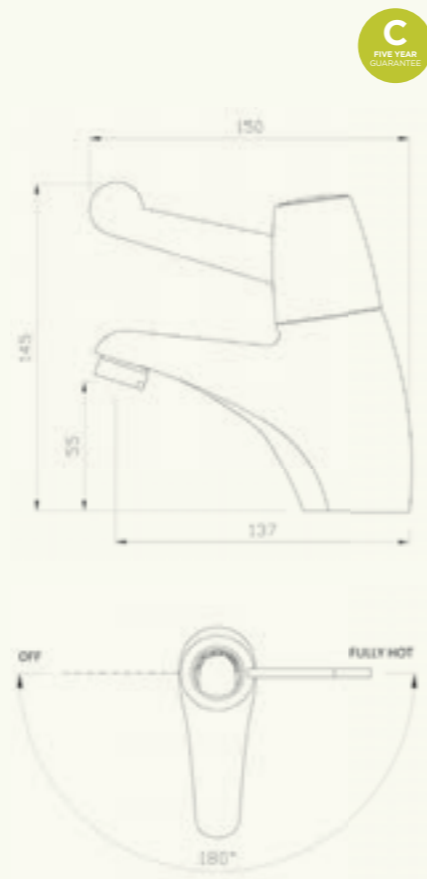

Thermostatic Taps

Sentry Thermostatic Mono Basin Mixer
HP1 (CD351) **£218.00**

Sentry Thermostatic Tap

Reef Thermostatic Bath Shower Mixer
(shower kit not included)
HP1 CD324 **£133.00**

Sentry Thermostatic Mono Basin Mixer
HP1 CD351 **£218.00**