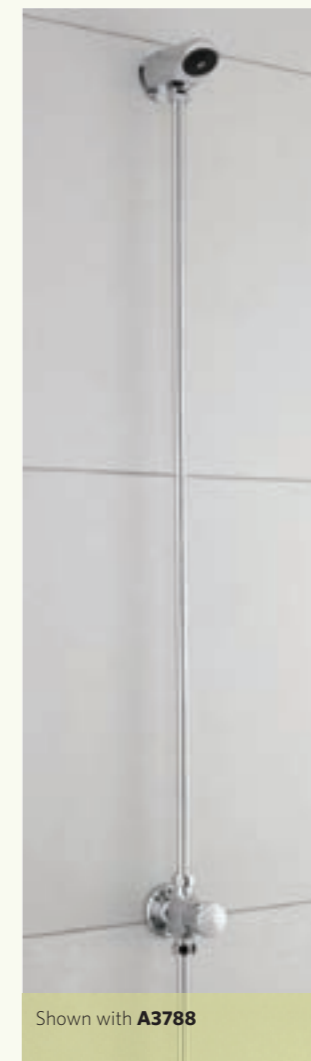

Shown with **TMVSQ1**

Exposed Rigid Riser Kit w/Fixed Head
CK300 £81.50

Suitable for use with Exposed Thermostatic Shower Valves (sold separately)

CK300 comprises of

- Exposed Fixed Shower Arm CK001 **£19.50**
- Commercial Shower Head CK008 **£28.00**
- 1m Chrome Riser (15mm dia) CK007 **£32.00**
- 15mm Nut + Olive CK006 **£2.00**

Shown with **TMVSQ4**

Concealed Fixed Head
CK400 £49.50

Suitable for use with Concealed Thermostatic Shower Valves, Concealed Non-Concussive Shower Valve & Concealed Manual Shower Valves (sold separately)

CK400 comprises of

- Concealed Fixed Shower arm CK002 **£21.50**
- Commercial Shower Head CK008 **£28.00**

Shown with **A3788**

Exposed Anti-Vandal Fixed Head
CK500 £102.50

Suitable for use with Exposed Non-Concussive Shower Valve (sold separately)

CK500 comprises of

- Anti-Vandal Shower Head A3557 **£68.50**
- 1m Chrome Riser (15mm dia) CK007 **£32.00**
- 15mm Nut + Olive CK006 **£2.00**

Shown with **TMVSQ4**

Concealed Anti-Vandal Fixed Head
A3557 £68.50