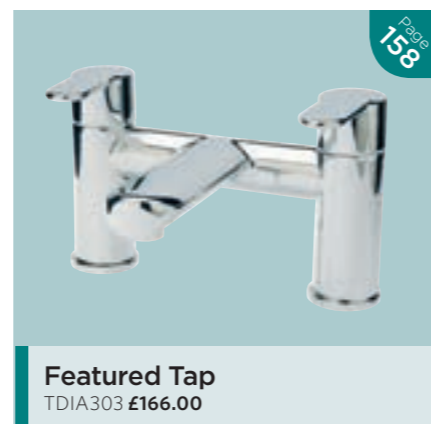

Featured Tap
TDIA303 **£166.00**