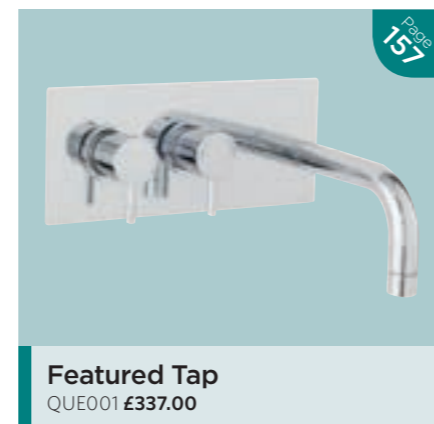

Featured Tap
QUE303 **£116.00**

See page 1 for guarantee details. Please see page 89 for our range of co-ordinating bath panels. For dimensions, please visit our website. Prices include VAT at 20%.

NEW L LIFETIME GUARANTEE

Shingle

Shingle 5mm Back to Wall Bath & Panels with Eternalite finish (BSG002) shown with Quest Thermostatic Basin/Bath Filler (QUE001) **£1131.00**

- Luxury double ended back to wall bath
- High quality design and build
- Lucite® Acrylic
- Supplied with leg set
- Supplied with Bath Panel
- Waste not included